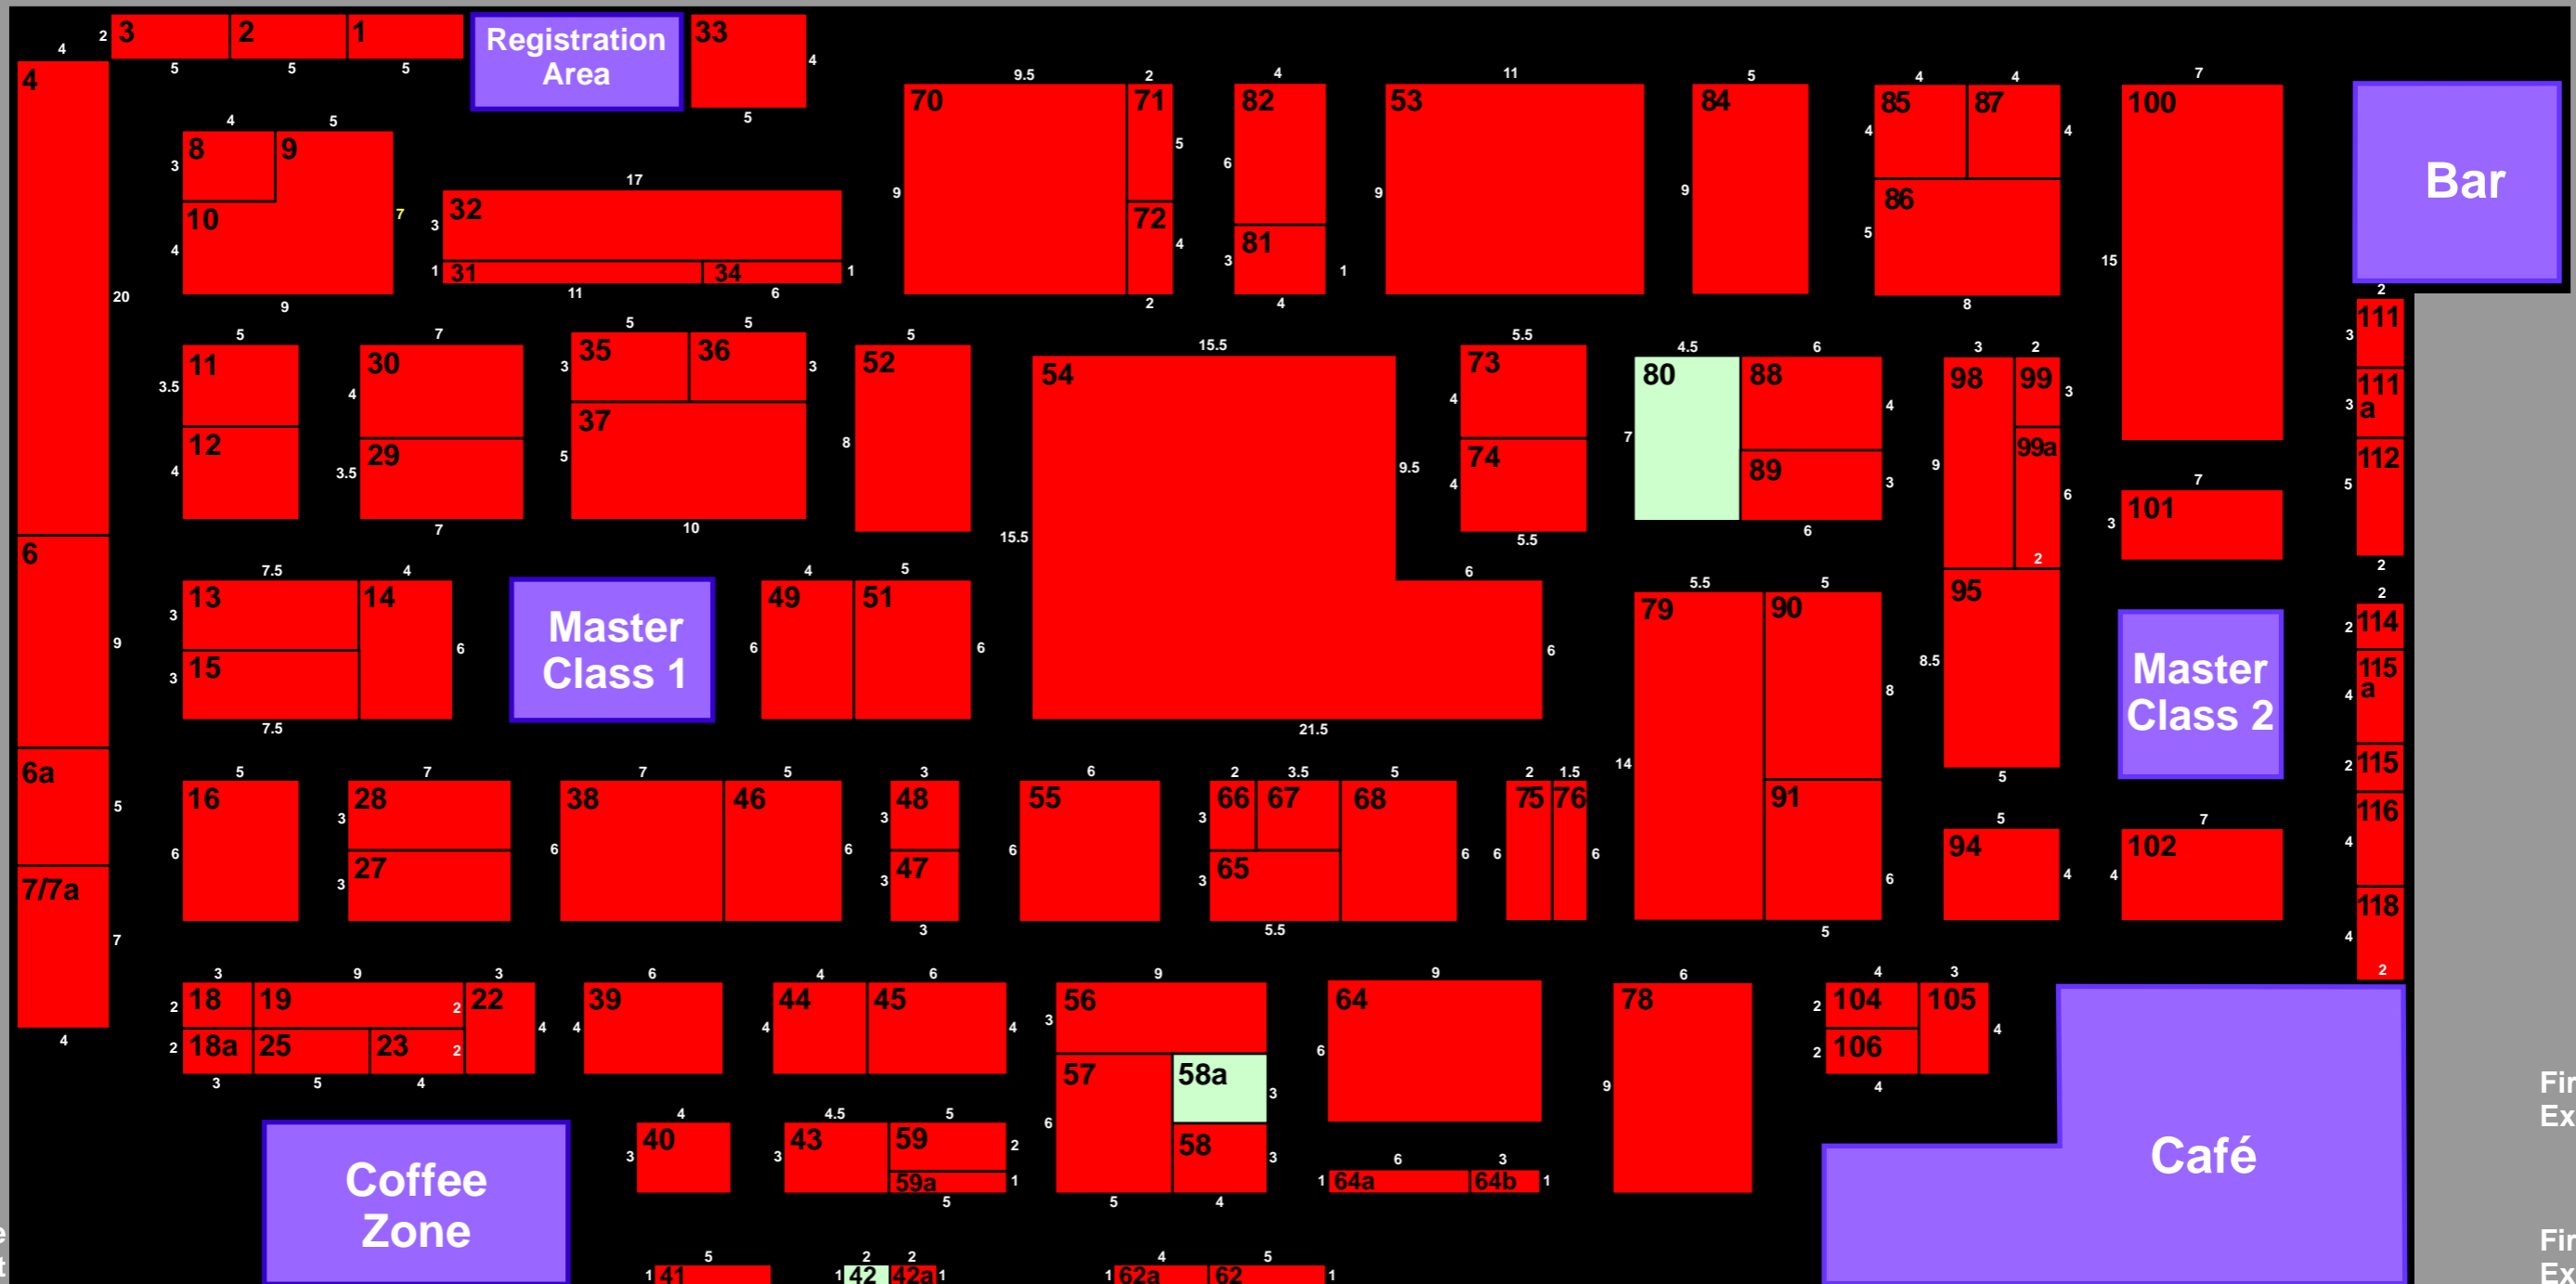

National Painting and Decorating Show Hall Plan 2017

Stand Available

Correct to 22/09/17

Stand Reserved

All stand dimensions in metres. Contact organisers for latest availability.

Main Entrance

Fire Exit

Fire Exit

Toilets

Disabled

Gents

Ladies

Fire Exit

Dis-abled

Ladies

Fire Exit